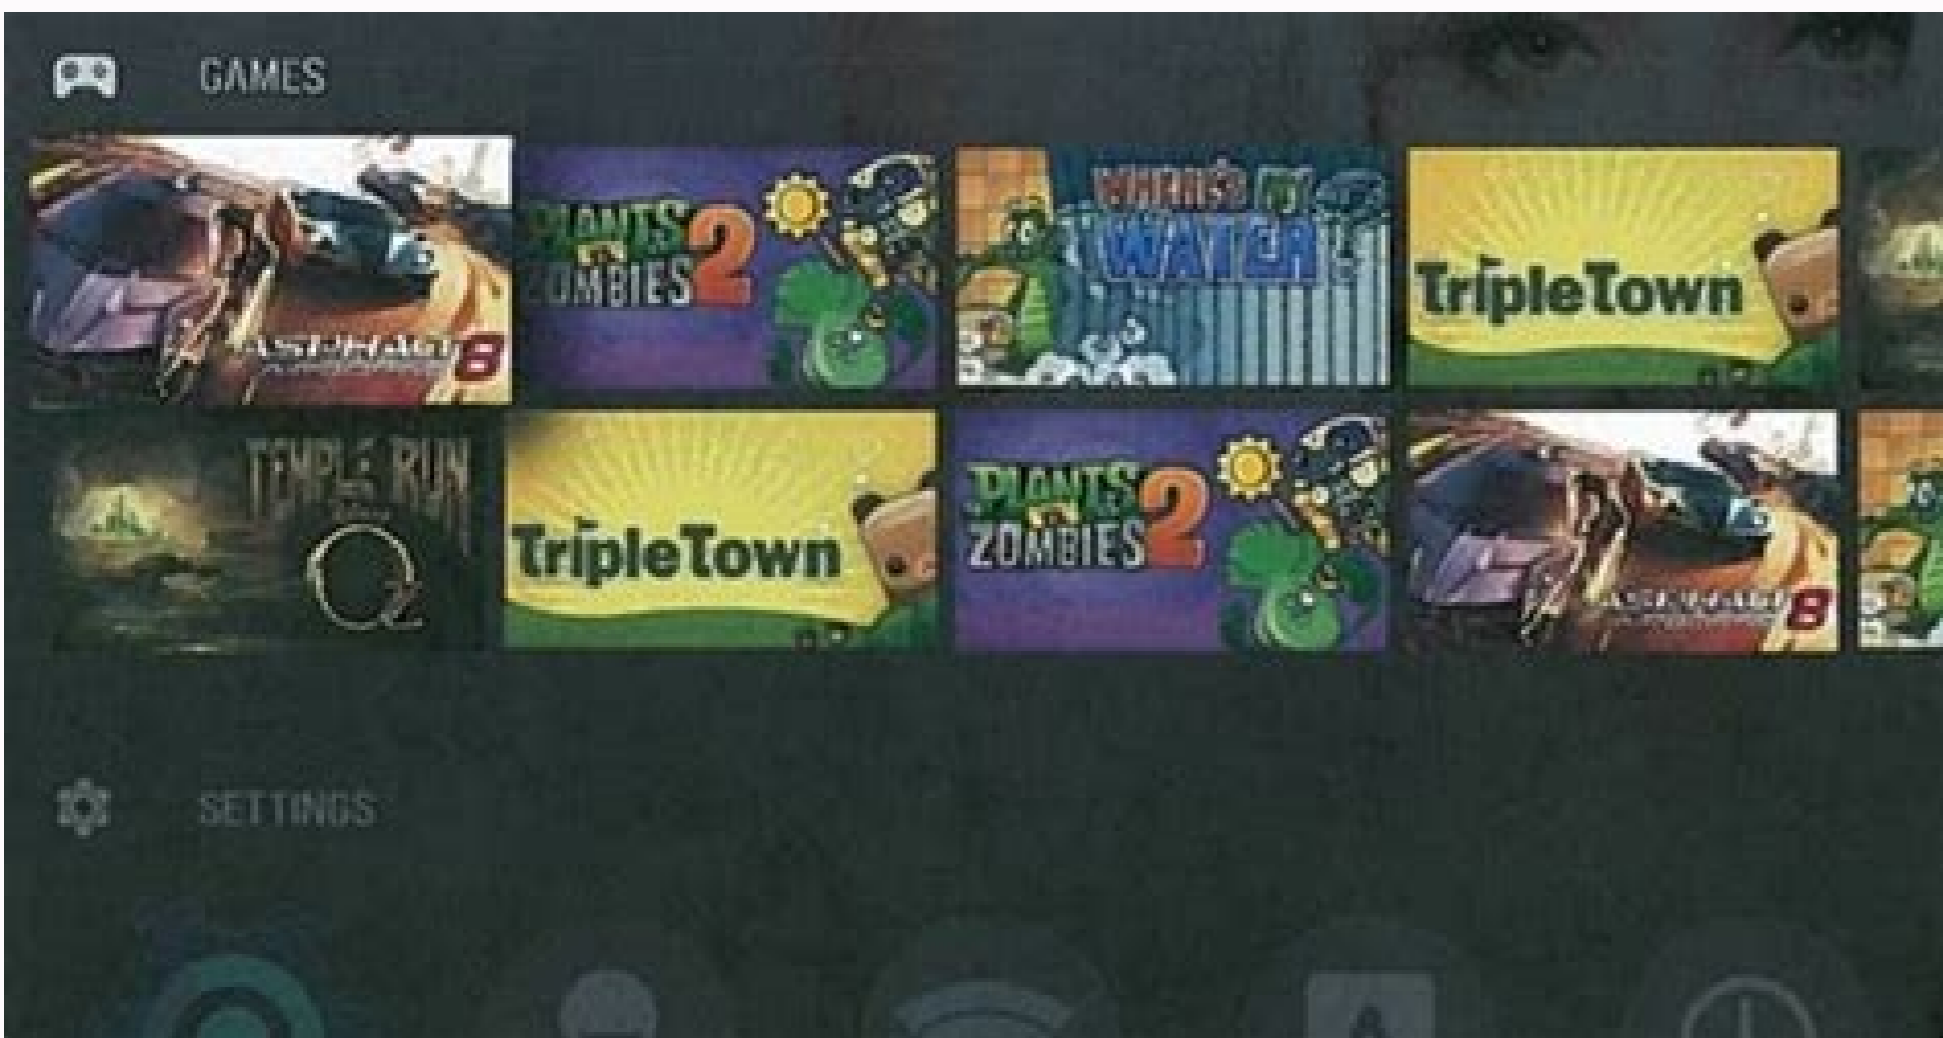

Extensive compatibility

Compatible with Android 4.0 & above, Windows 10, 8, 7, Vista & PlayStation 3.

Extendable mounting stand

The stretchable stand allows to securely mount broader range of screen size of your smartphones.